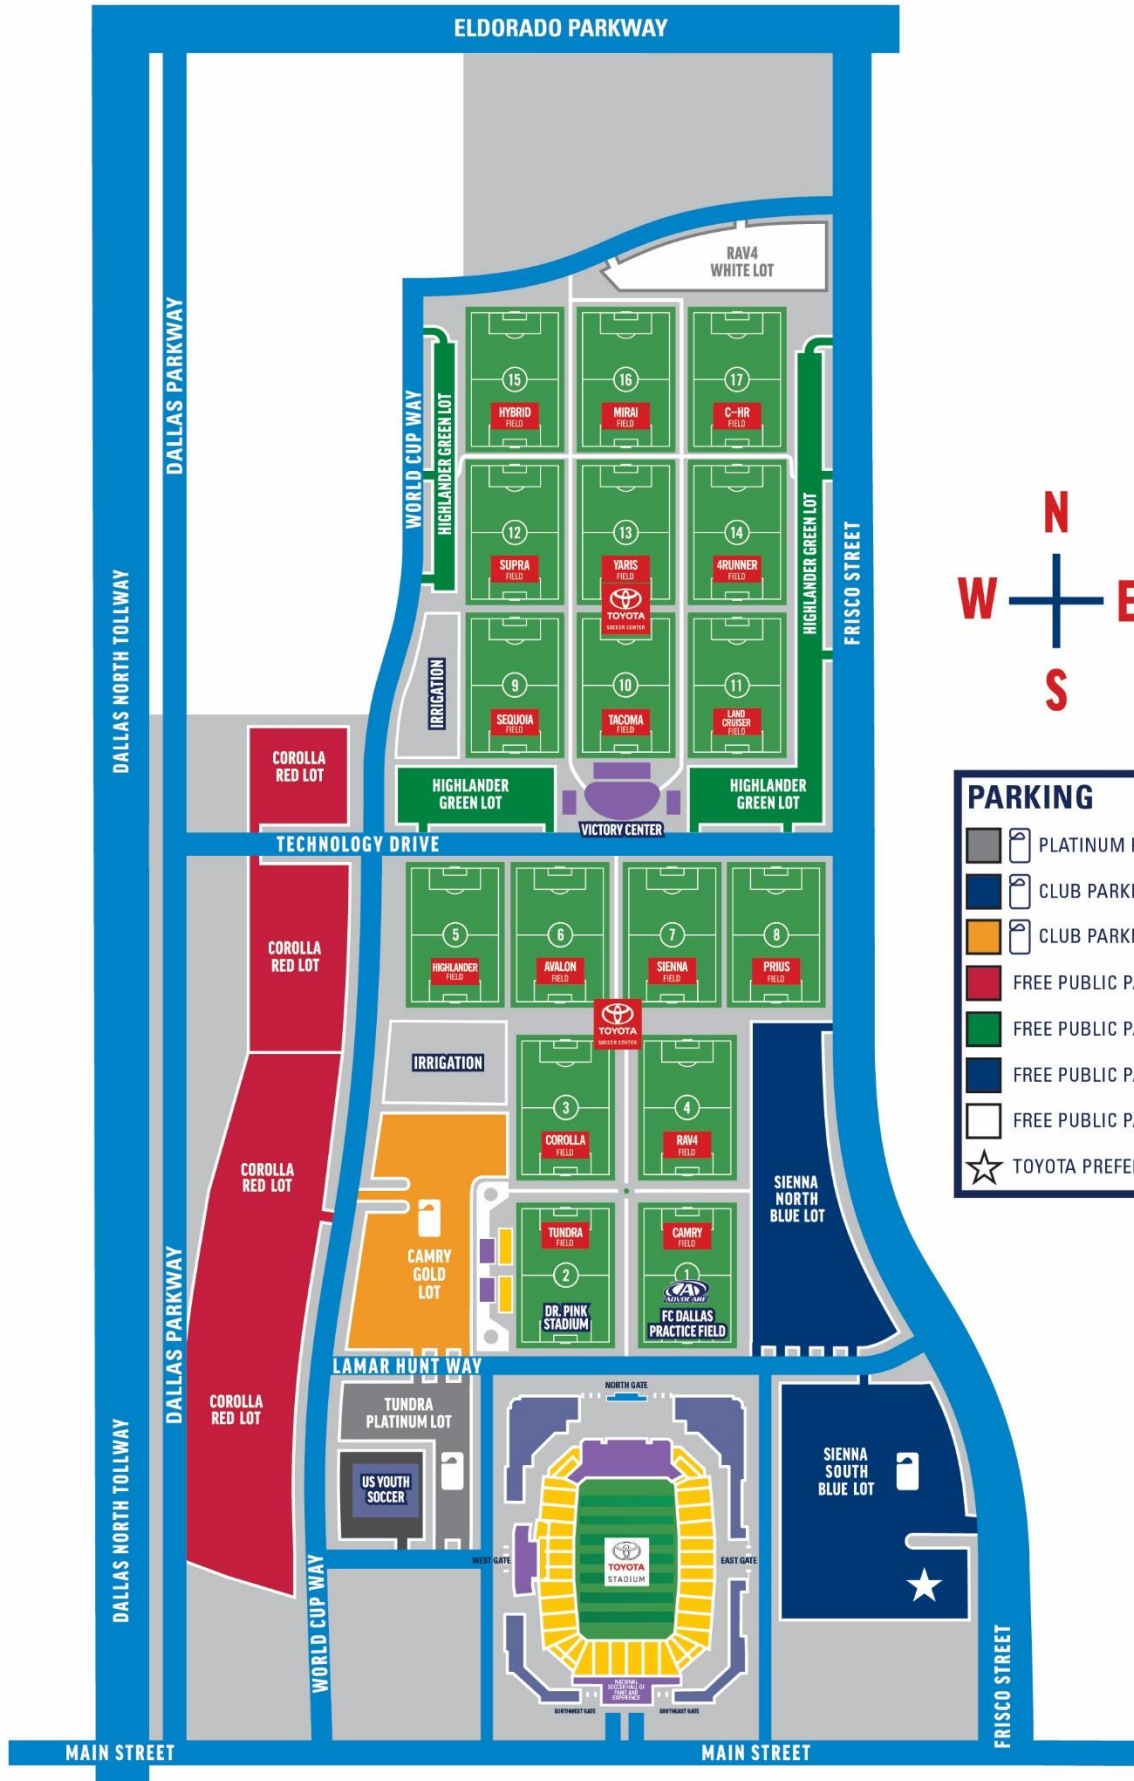

TOYOTA STADIUM PARKING MAP

PARKING

- PLATINUM PARKING PASS REQUIRED
- CLUB PARKING PASS REQUIRED
- CLUB PARKING PASS REQUIRED
- FREE PUBLIC PARKING
- FREE PUBLIC PARKING
- FREE PUBLIC PARKING
- FREE PUBLIC PARKING
- TOYOTA PREFERRED PARKING